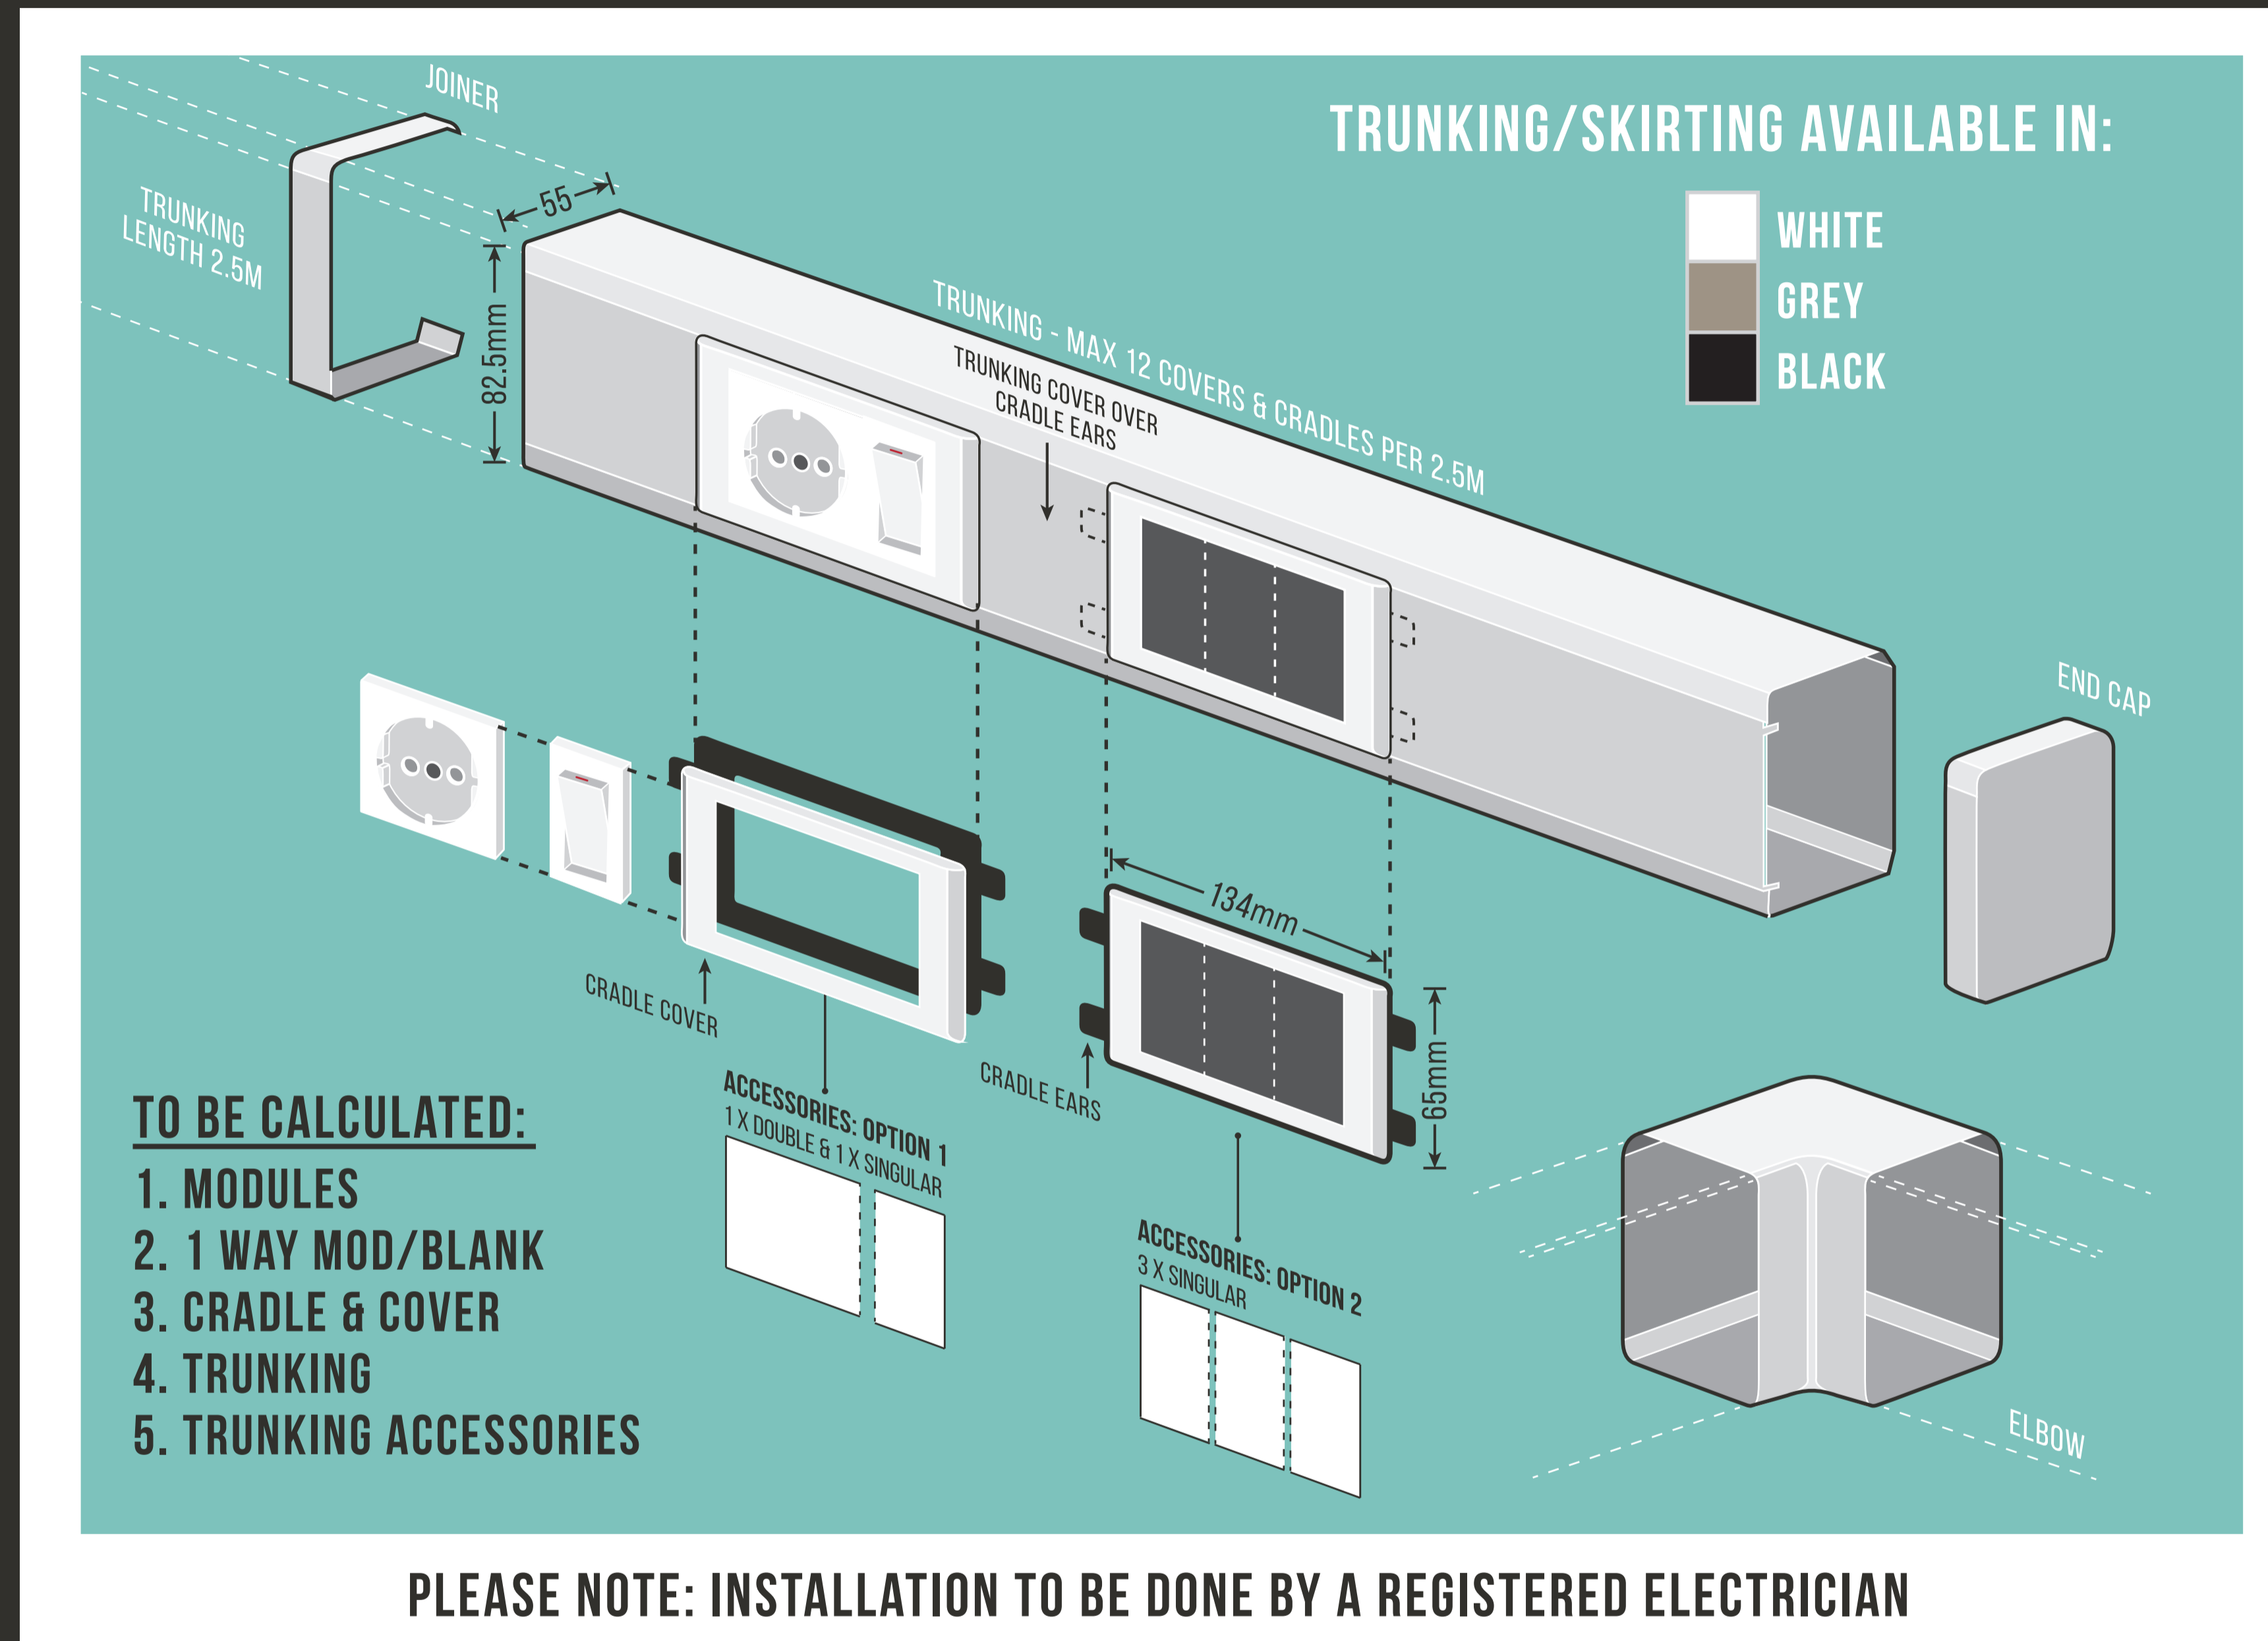

OUTLETS

SINGULAR

EURO SOCKET

STD EURO SOCKET
COUNTER SUNK FOR STABILITY

1 WAY SWITCH

ON-OFF SWITCH
16A 1 WAY

USB SINGLE

SHUTTERED
5.0 VOLT / 2.1 AMP
LED INDICATOR LIGHT

1 WAY MOD/BLANK

TV

SATELITE

TELEPHONE SHUTTERED

CAT 5

DATA SHUTTERED

CAT 5

OUTLETS

DOUBLE

16A SOCKET

STD 3-PRONG
SOCKET

16A SCHUKO SOCKET

ACCESSORIES

COVER & CRADLE

PVC
WHITE, GREY, BLACK

TRUNKING JOINER

PVC
WHITE, GREY, BLACK

END CAP

PVC
WHITE, GREY, BLACK
LEFT/RIGHT

ELBOW

PVC
WHITE, GREY, BLACK
INTERNAL/EXTERNAL

SUPERIOR QUALITY
EASY TO INSTALL
LIGHT WEIGHT

DURABLE PVC
AVAILABLE IN 3 COLOURS
CLIP ON ACCESSORIES

RECYCLABLE
SELF EXTINGUISHING
COST EFFECTIVE

TRUNKING / SKIRTING

PVC TRUNKING WITH COVER WHITE, GREY, BLACK